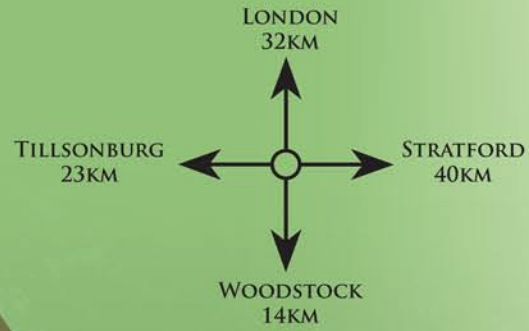

GATTO HOMES

PRESENTS

Cloveridge PLACE